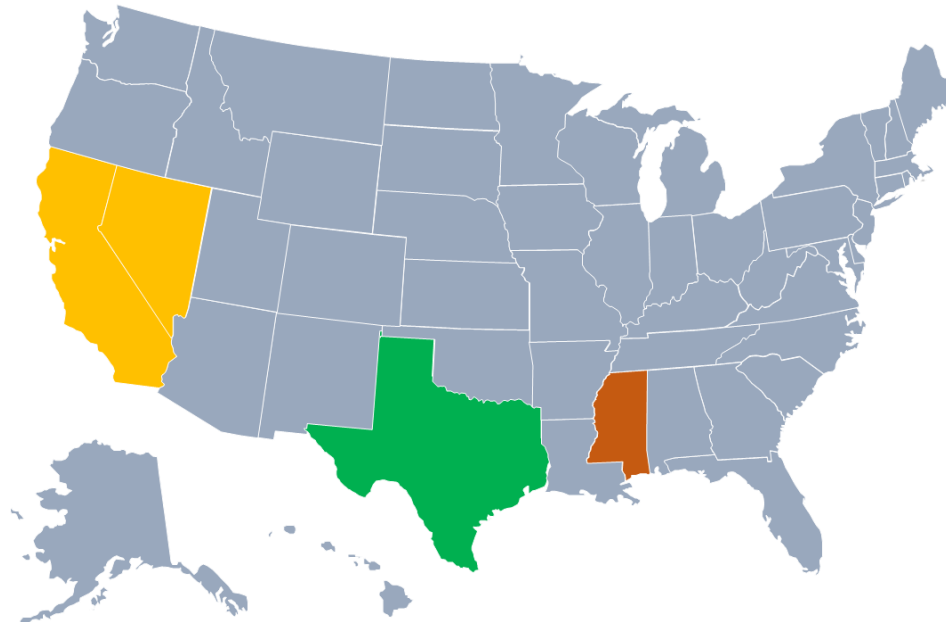

Central & Northern CA

Mike Garcia

Mike.Garcia@donleefarms.com

Cell: 310-345-0730

All Other States:

Ask@Donleefarms.com

Mississippi

Becky Murad

Morel & Associates

becky.murad@nocoxmail.com

248-390-0793

Texas

Affinity Group Southwest/Synergy

Alex.Culin@Affinitysales.com