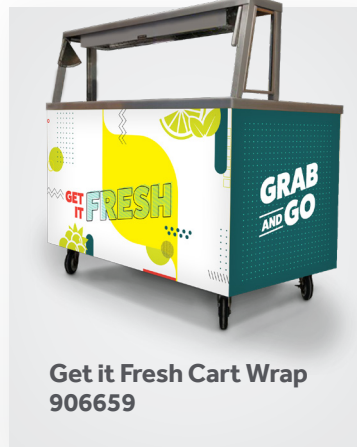

VISUALZ[®]
powered by Vomela

Grab and Go Custom Cart Wrap

Custom installed cart wraps are custom-sized and installed on your service carts to give personality and build your brand. Perfect for “grab and go” style meals or serving and delivering meals to students in the classroom.

For more information, email
hello@getvisualz.com

Get it Fresh Cart Wrap
906659

Healthy Lunch Cart Wrap
906658

Rainbow Cart Wrap
906657

Mandala Cart Wrap
906656

CONNECT WITH US:    

P: 888.455.7003

 **getvisualz.com**