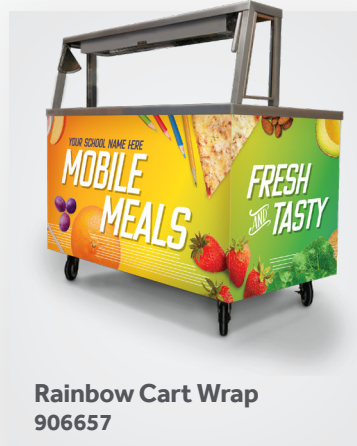

Rainbow Cart Wrap
906657