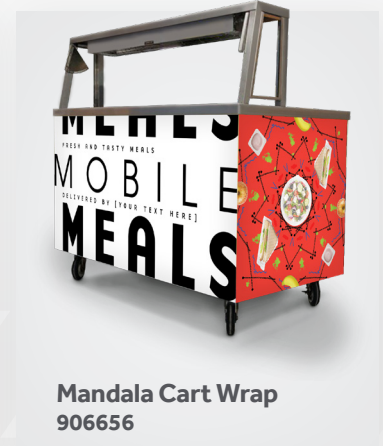

VISUALZ[®]
powered by Vomela

Grab and Go Custom Cart Wrap

Custom installed cart wraps are custom-sized and installed on your service carts to give personality and build your brand. Perfect for “grab and go” style meals or serving and delivering meals to students in the classroom.

For more information, email
hello@getvisualz.com

Get it Fresh Cart Wrap
906659

Healthy Lunch Cart Wrap
906658

Rainbow Cart Wrap
906657

Mandala Cart Wrap
906656

CONNECT WITH US:    

P: 888.455.7003

 **getvisualz.com**